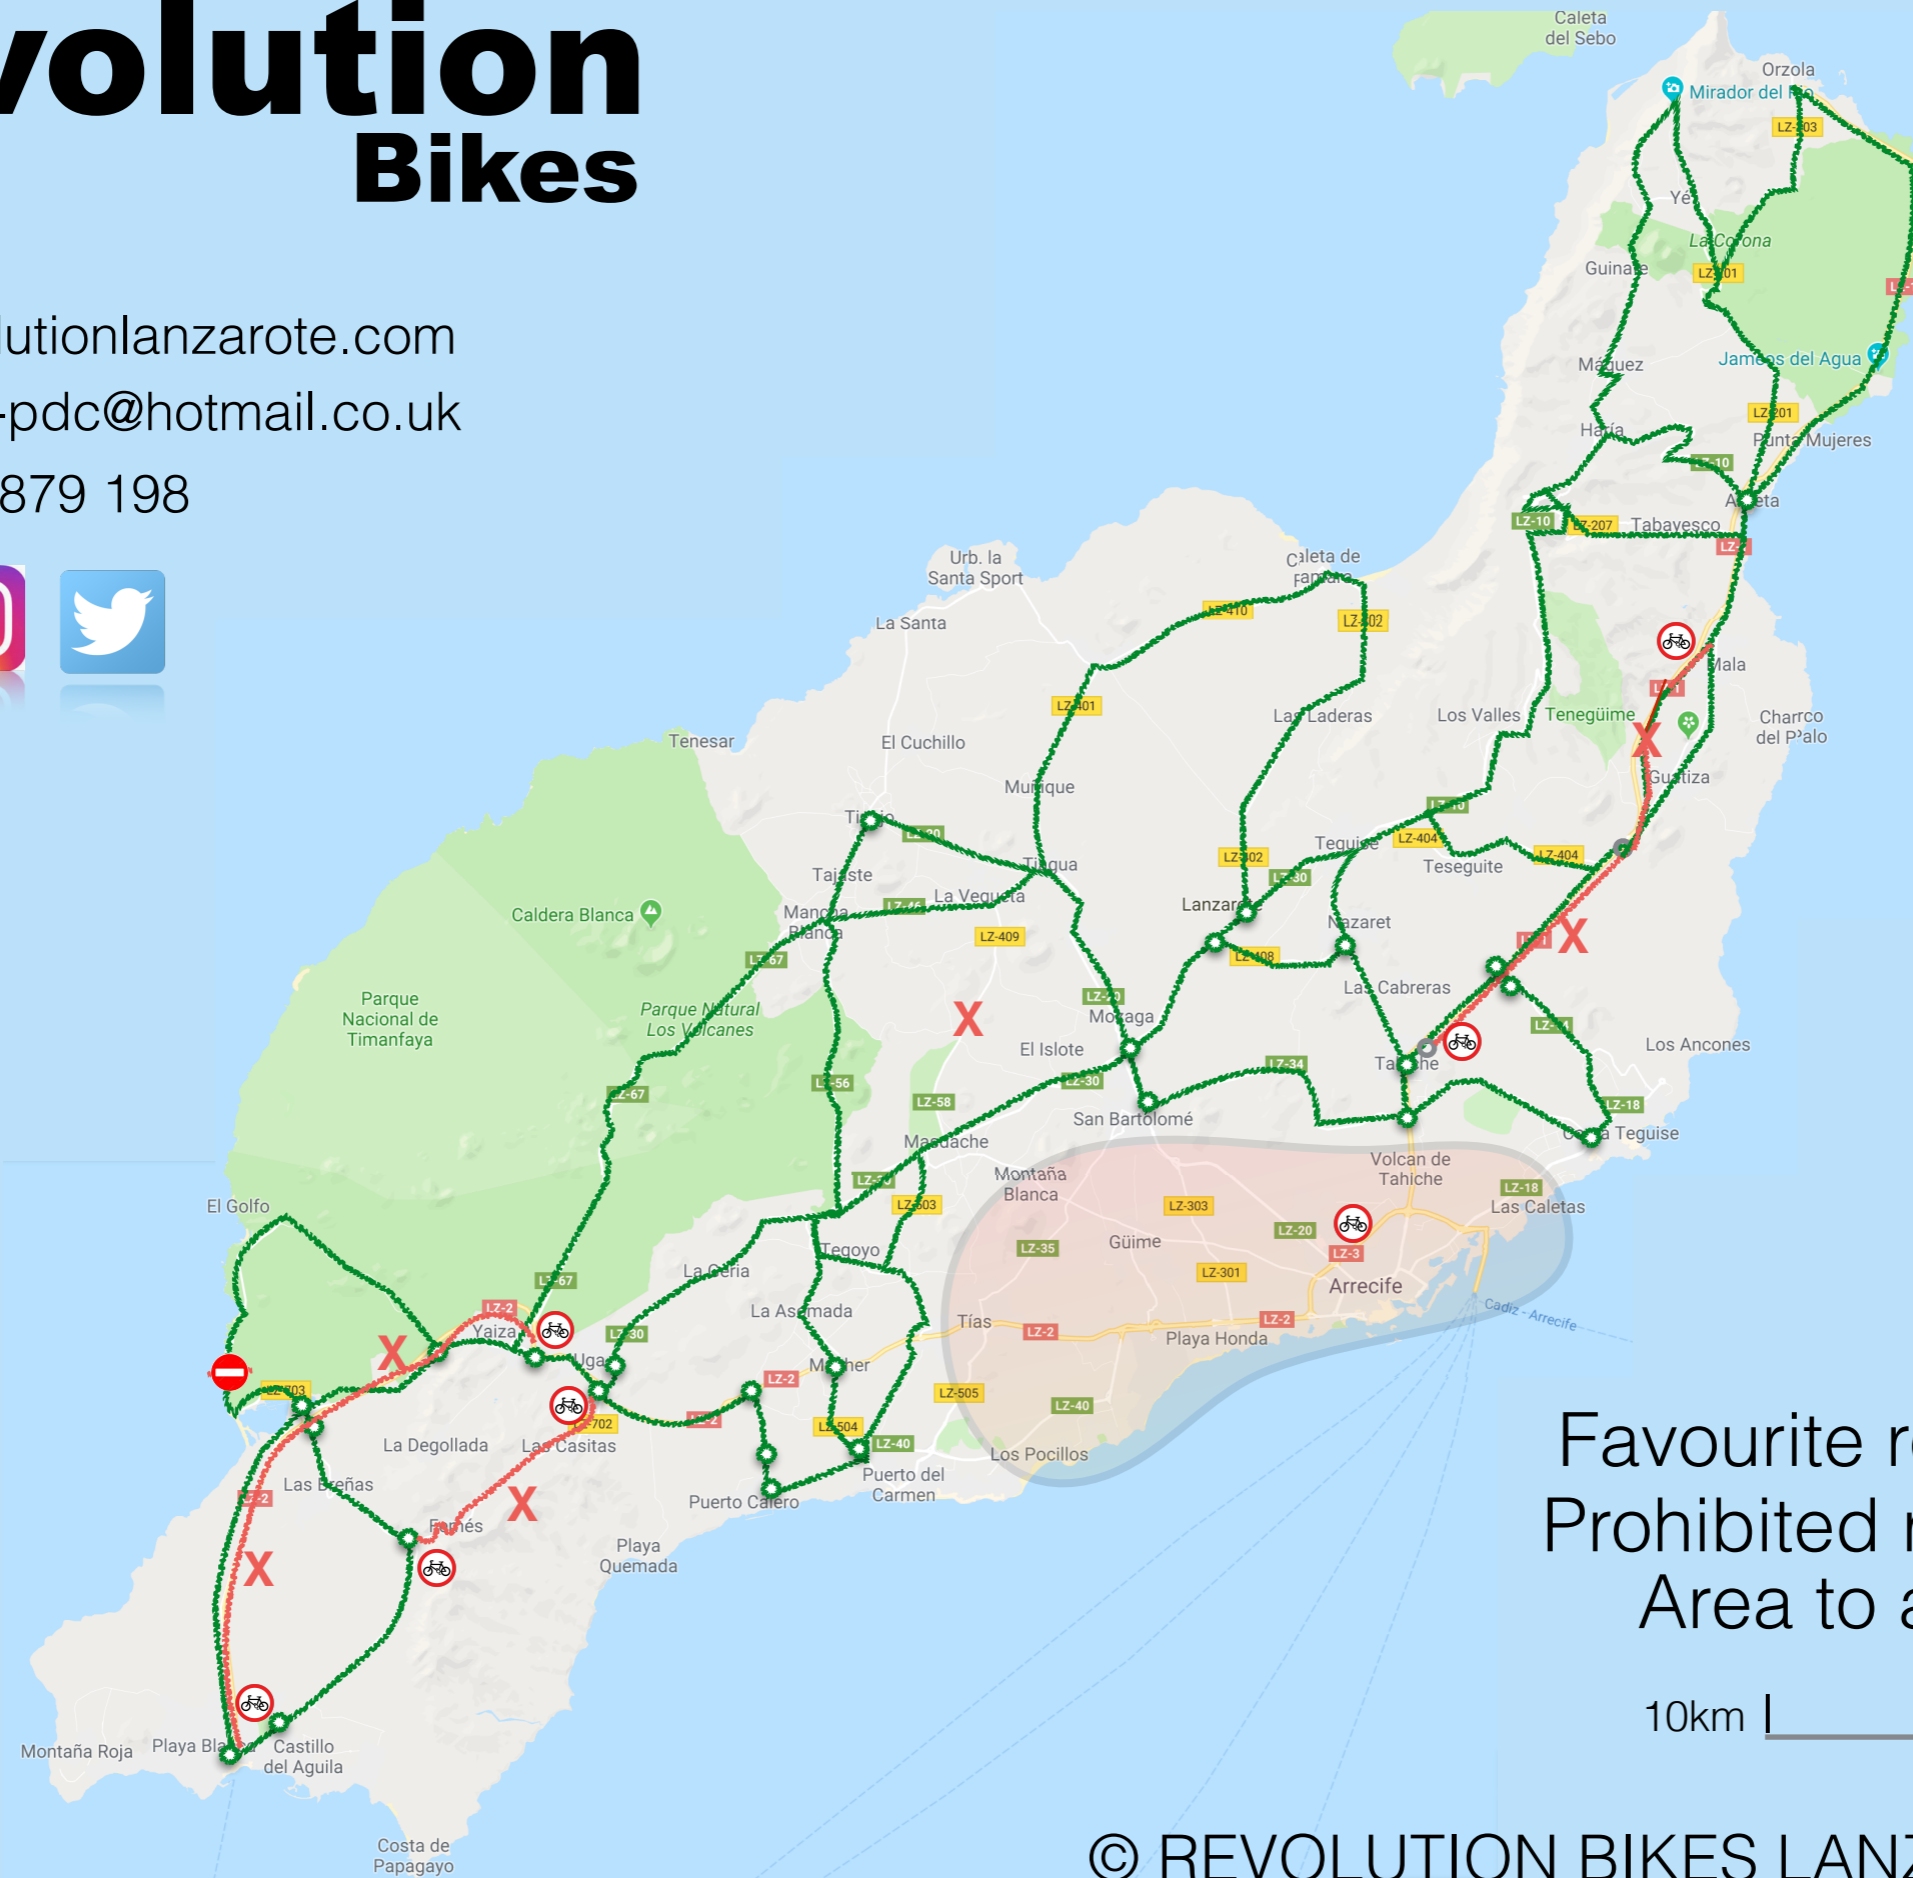

Revolution Bikes

www.revolutionlanzarote.com

revolution-pdc@hotmail.co.uk

+34 635 879 198

Favourite roads 
Prohibited roads 
Area to avoid 

10km 